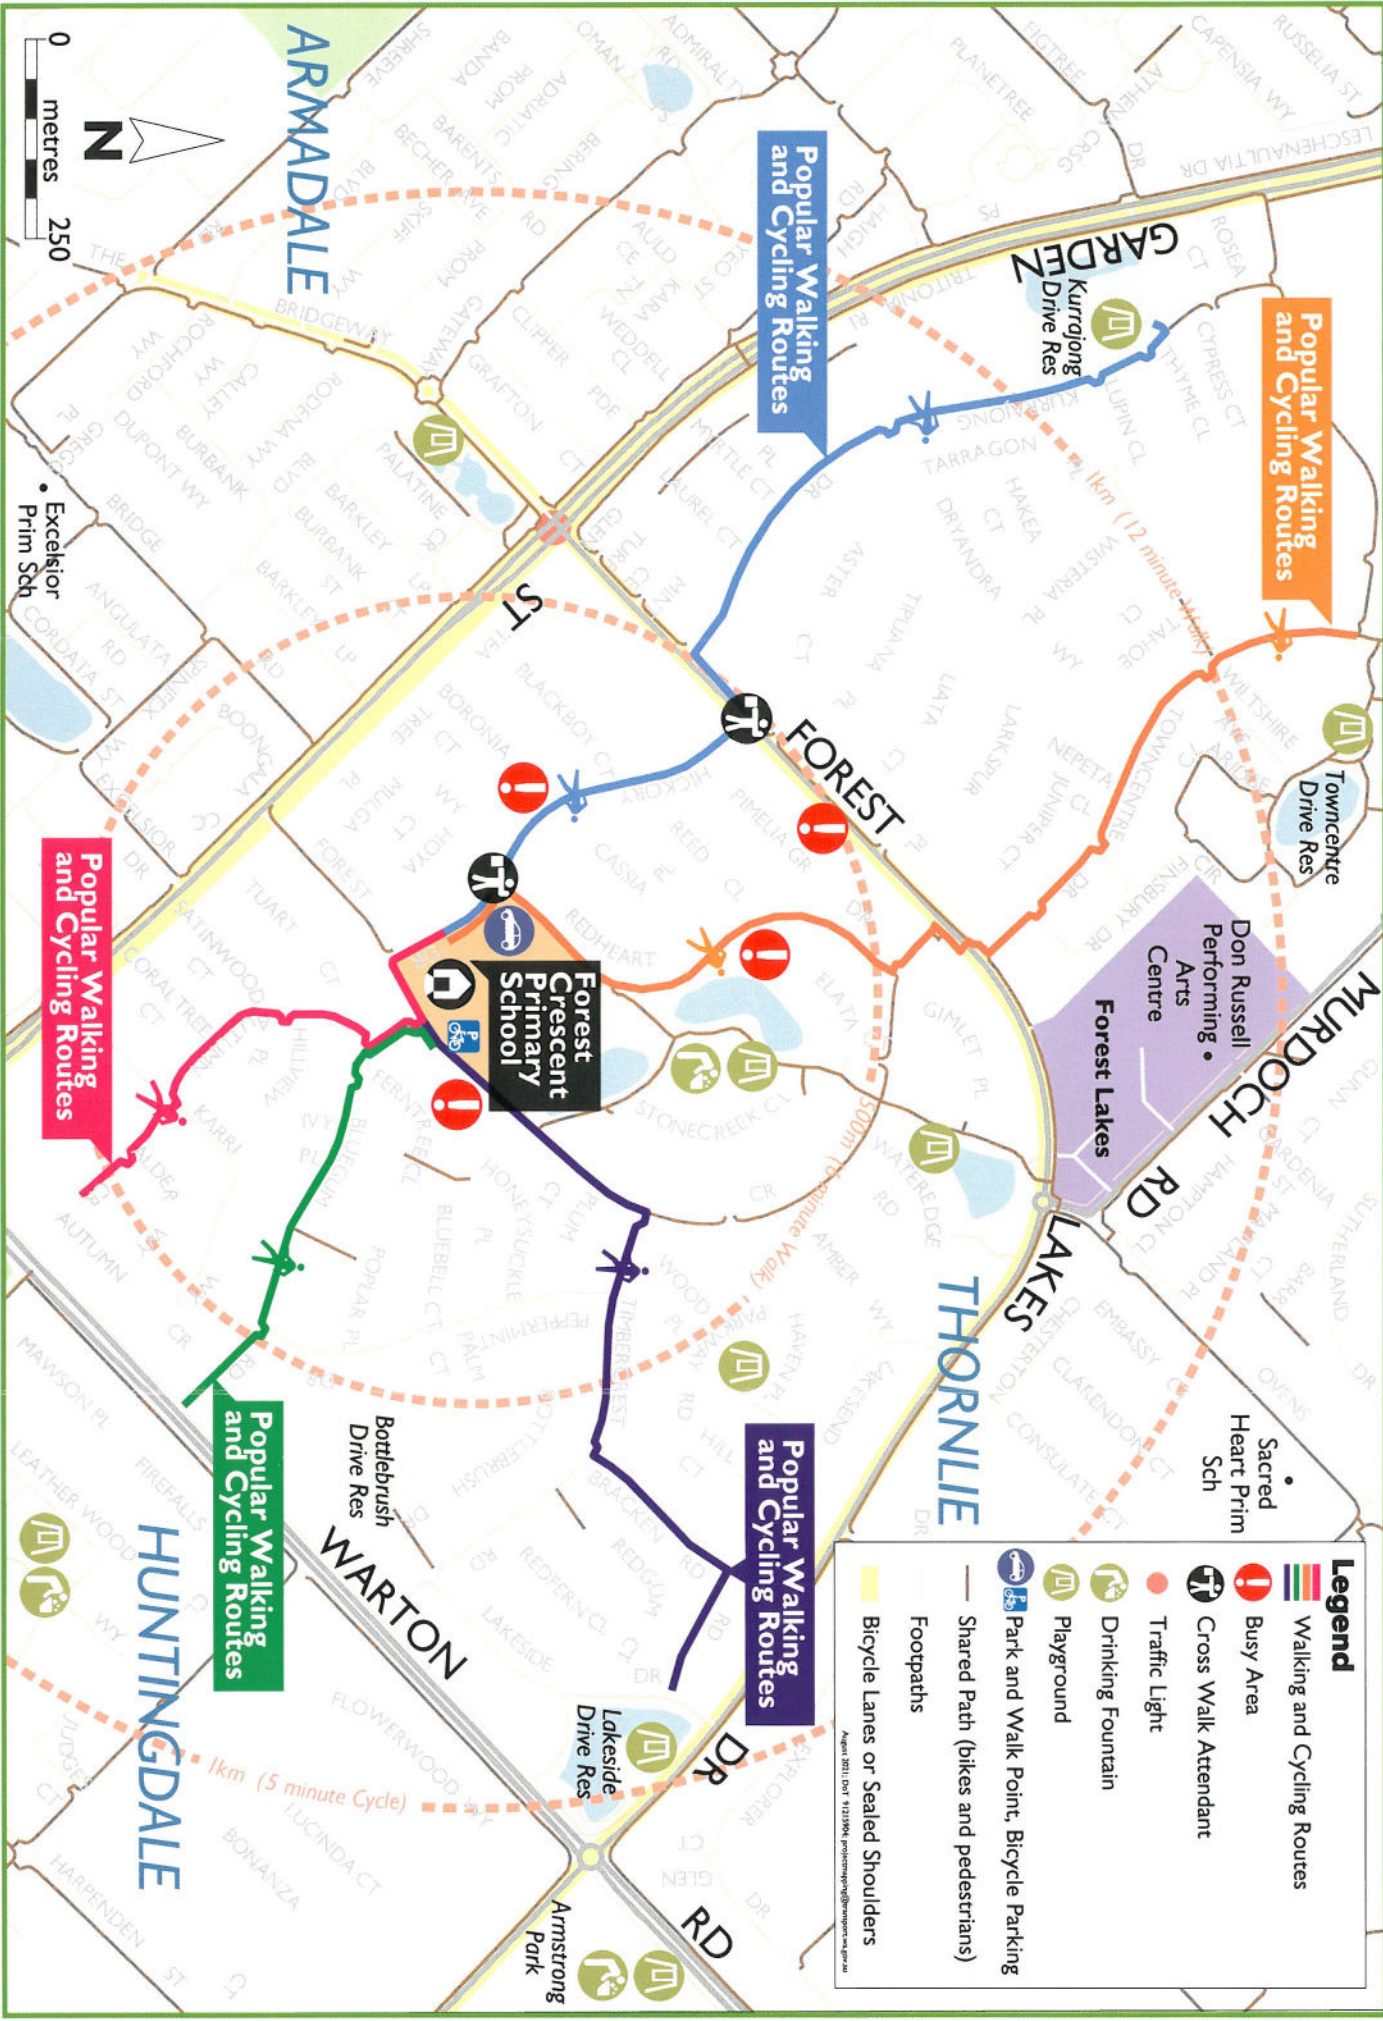

Department of Transport

your move

How to get to

Forest Crescent Primary School

83 Forest Crescent
Thornlie

This map makes it easy to plan the best route to walk or ride to Forest Crescent Primary School

Forest Crescent Primary School is a Your Move School and encourages all students to walk, ride or scooter to and from school where possible.

Heaps of kids are walking, riding and scooting to our school every day. Here's a nifty little map to help you plan your way to school.

Getting active on the way to school means you have time to spend with your family and friends, can focus better in class, stay fit and healthy, plus gain some independence and do the right thing for our environment.

If walking or riding the whole way to school isn't an option, ask your parents to park nearby then walk or ride the rest of the way!

"I ride to school because I love riding my bike! Sometimes I ride with a friend." Leo

"We walk to school because we live really close. It's good to get fresh air." Caleb and Georgia

How to get to Forest Crescent Primary School

Legend

- Walking and Cycling Routes
- Bus Area
- Cross Walk Attendant
- Traffic Light
- Drinking Fountain
- Playground
- Park and Walk Point, Bicycle Parking
- Shared Path (bikes and pedestrians)
- Footpaths
- Bicycle Lanes or Sealed Shoulders