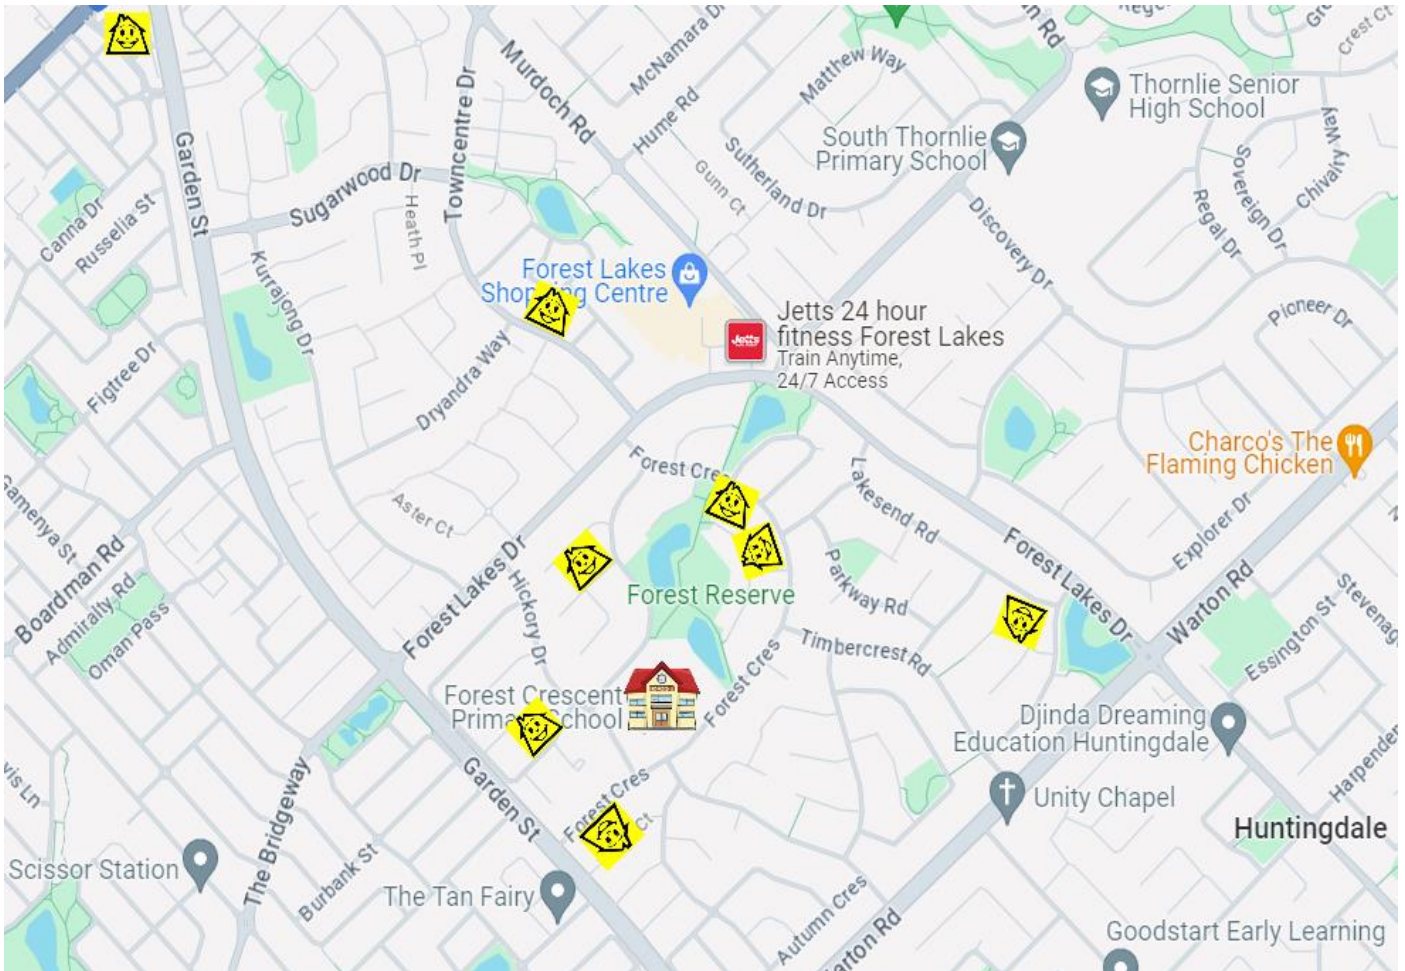

# FOREST CRESCENT PRIMARY SCHOOL

## SAFETY HOUSES

This map shows where the local safety houses are around Forest Crescent Primary School. Their location is indicated by the yellow safety house sign.

**Feeling Unsure? Knock on a Safety House Door!**

The distinctive yellow smiling house logo helps children to easily recognise an approved safety house as a safe place to go, when they feel scared or threatened. If your child walks to and from school, please familiarise them with this map and the location of their nearest safety house.

**161 Canna Drive**  
**39 Towncentre Drive**  
**5 Reed Close**  
**108 Forest Crescent**

**15 Stonebrook Close**  
**50 Tea Tree Way**  
**37 Forest Crescent**  
**4 Lakesend Road**